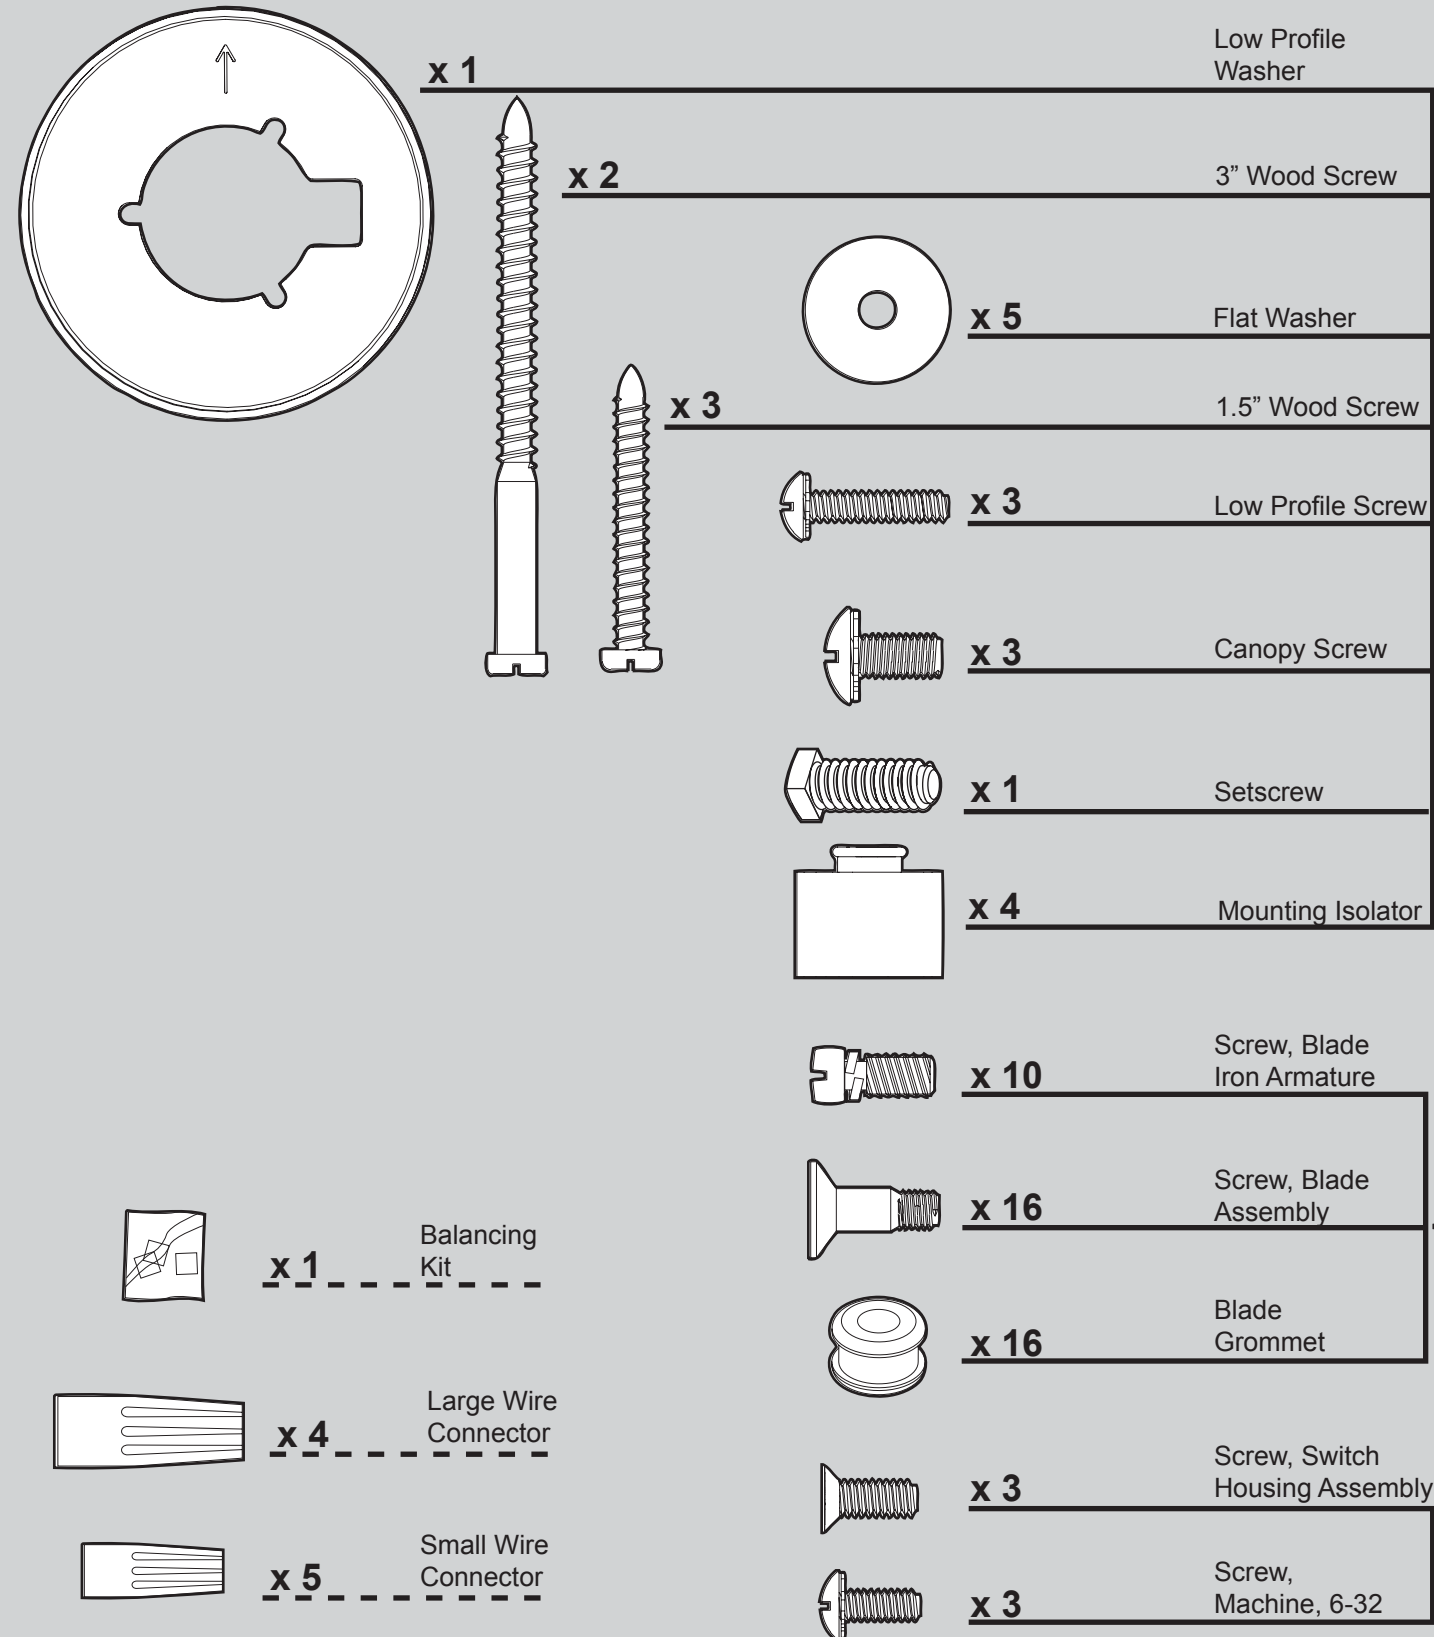

Hardware

(Drawn to Scale)